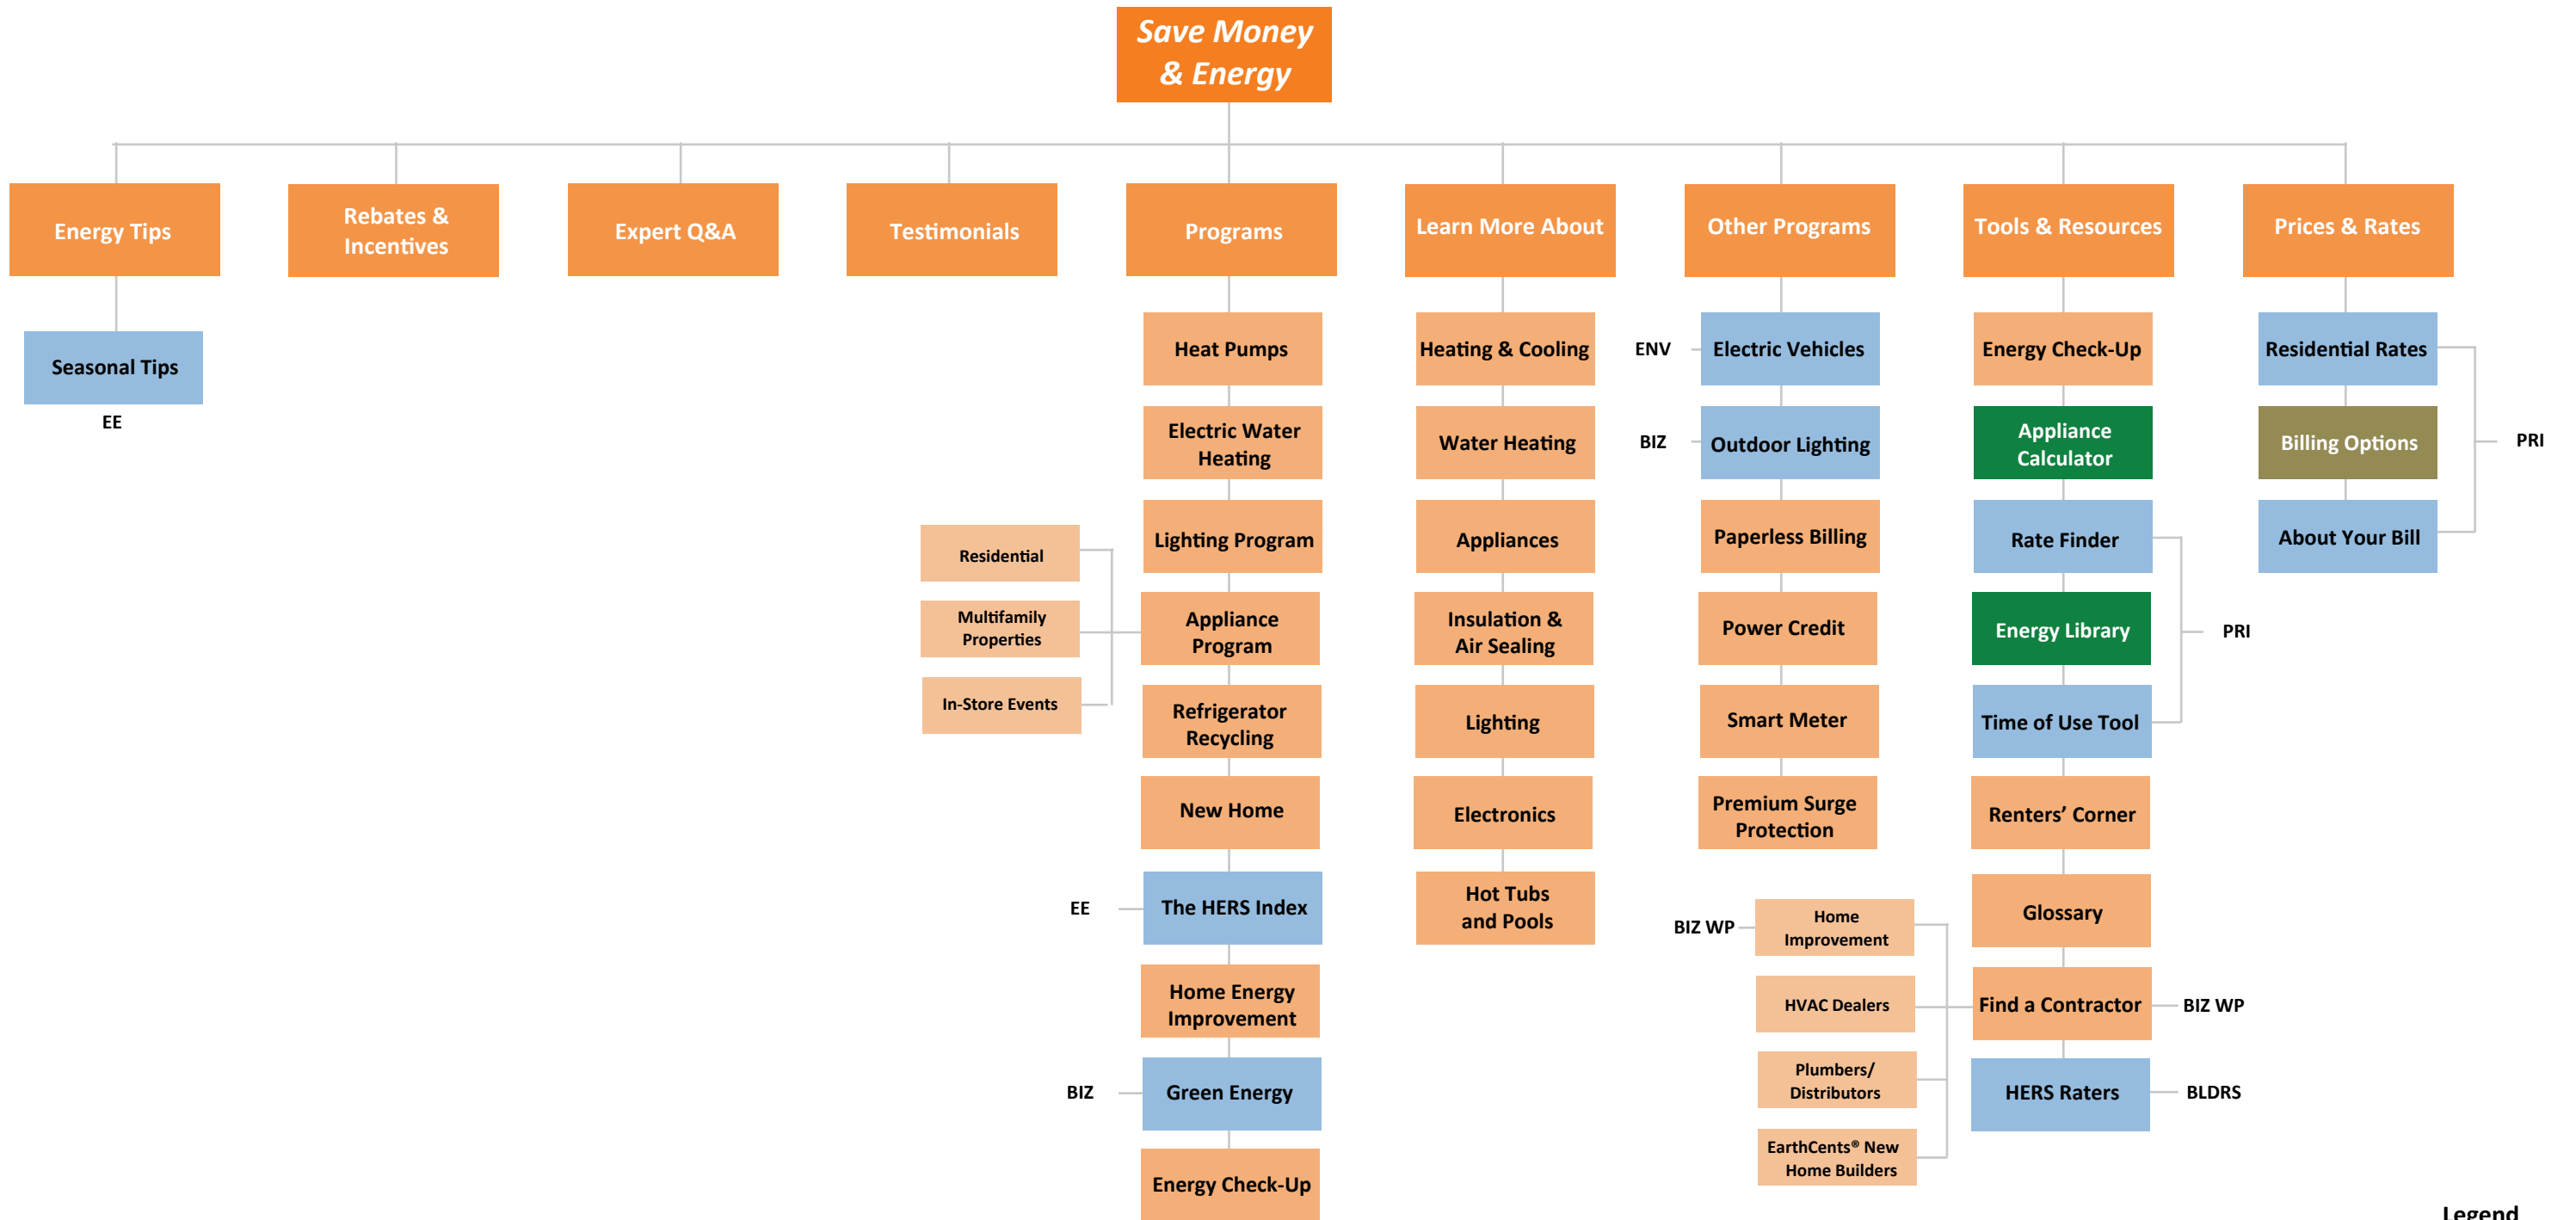

Unique Nav

- Understand Your Bill
- Billing & Payment Options
- RES
- Authorized Payment Locations
- Causes of High Bills
- Smart Meter
- Bill Payment Assistance

RES WP

RES

### Legend

Global Items
Main Top/Left Nav
Sub Nav
Level 3 Nav
Level 4 Nav
Level 5 Nav
External Links
WordPress Links
SouthernCo Links

**Legend**

Global Items
Main Top/Left Nav
Sub Nav
Level 3 Nav
Level 4 Nav
Level 5 Nav
External Links
WordPress Links
SouthernCo Links