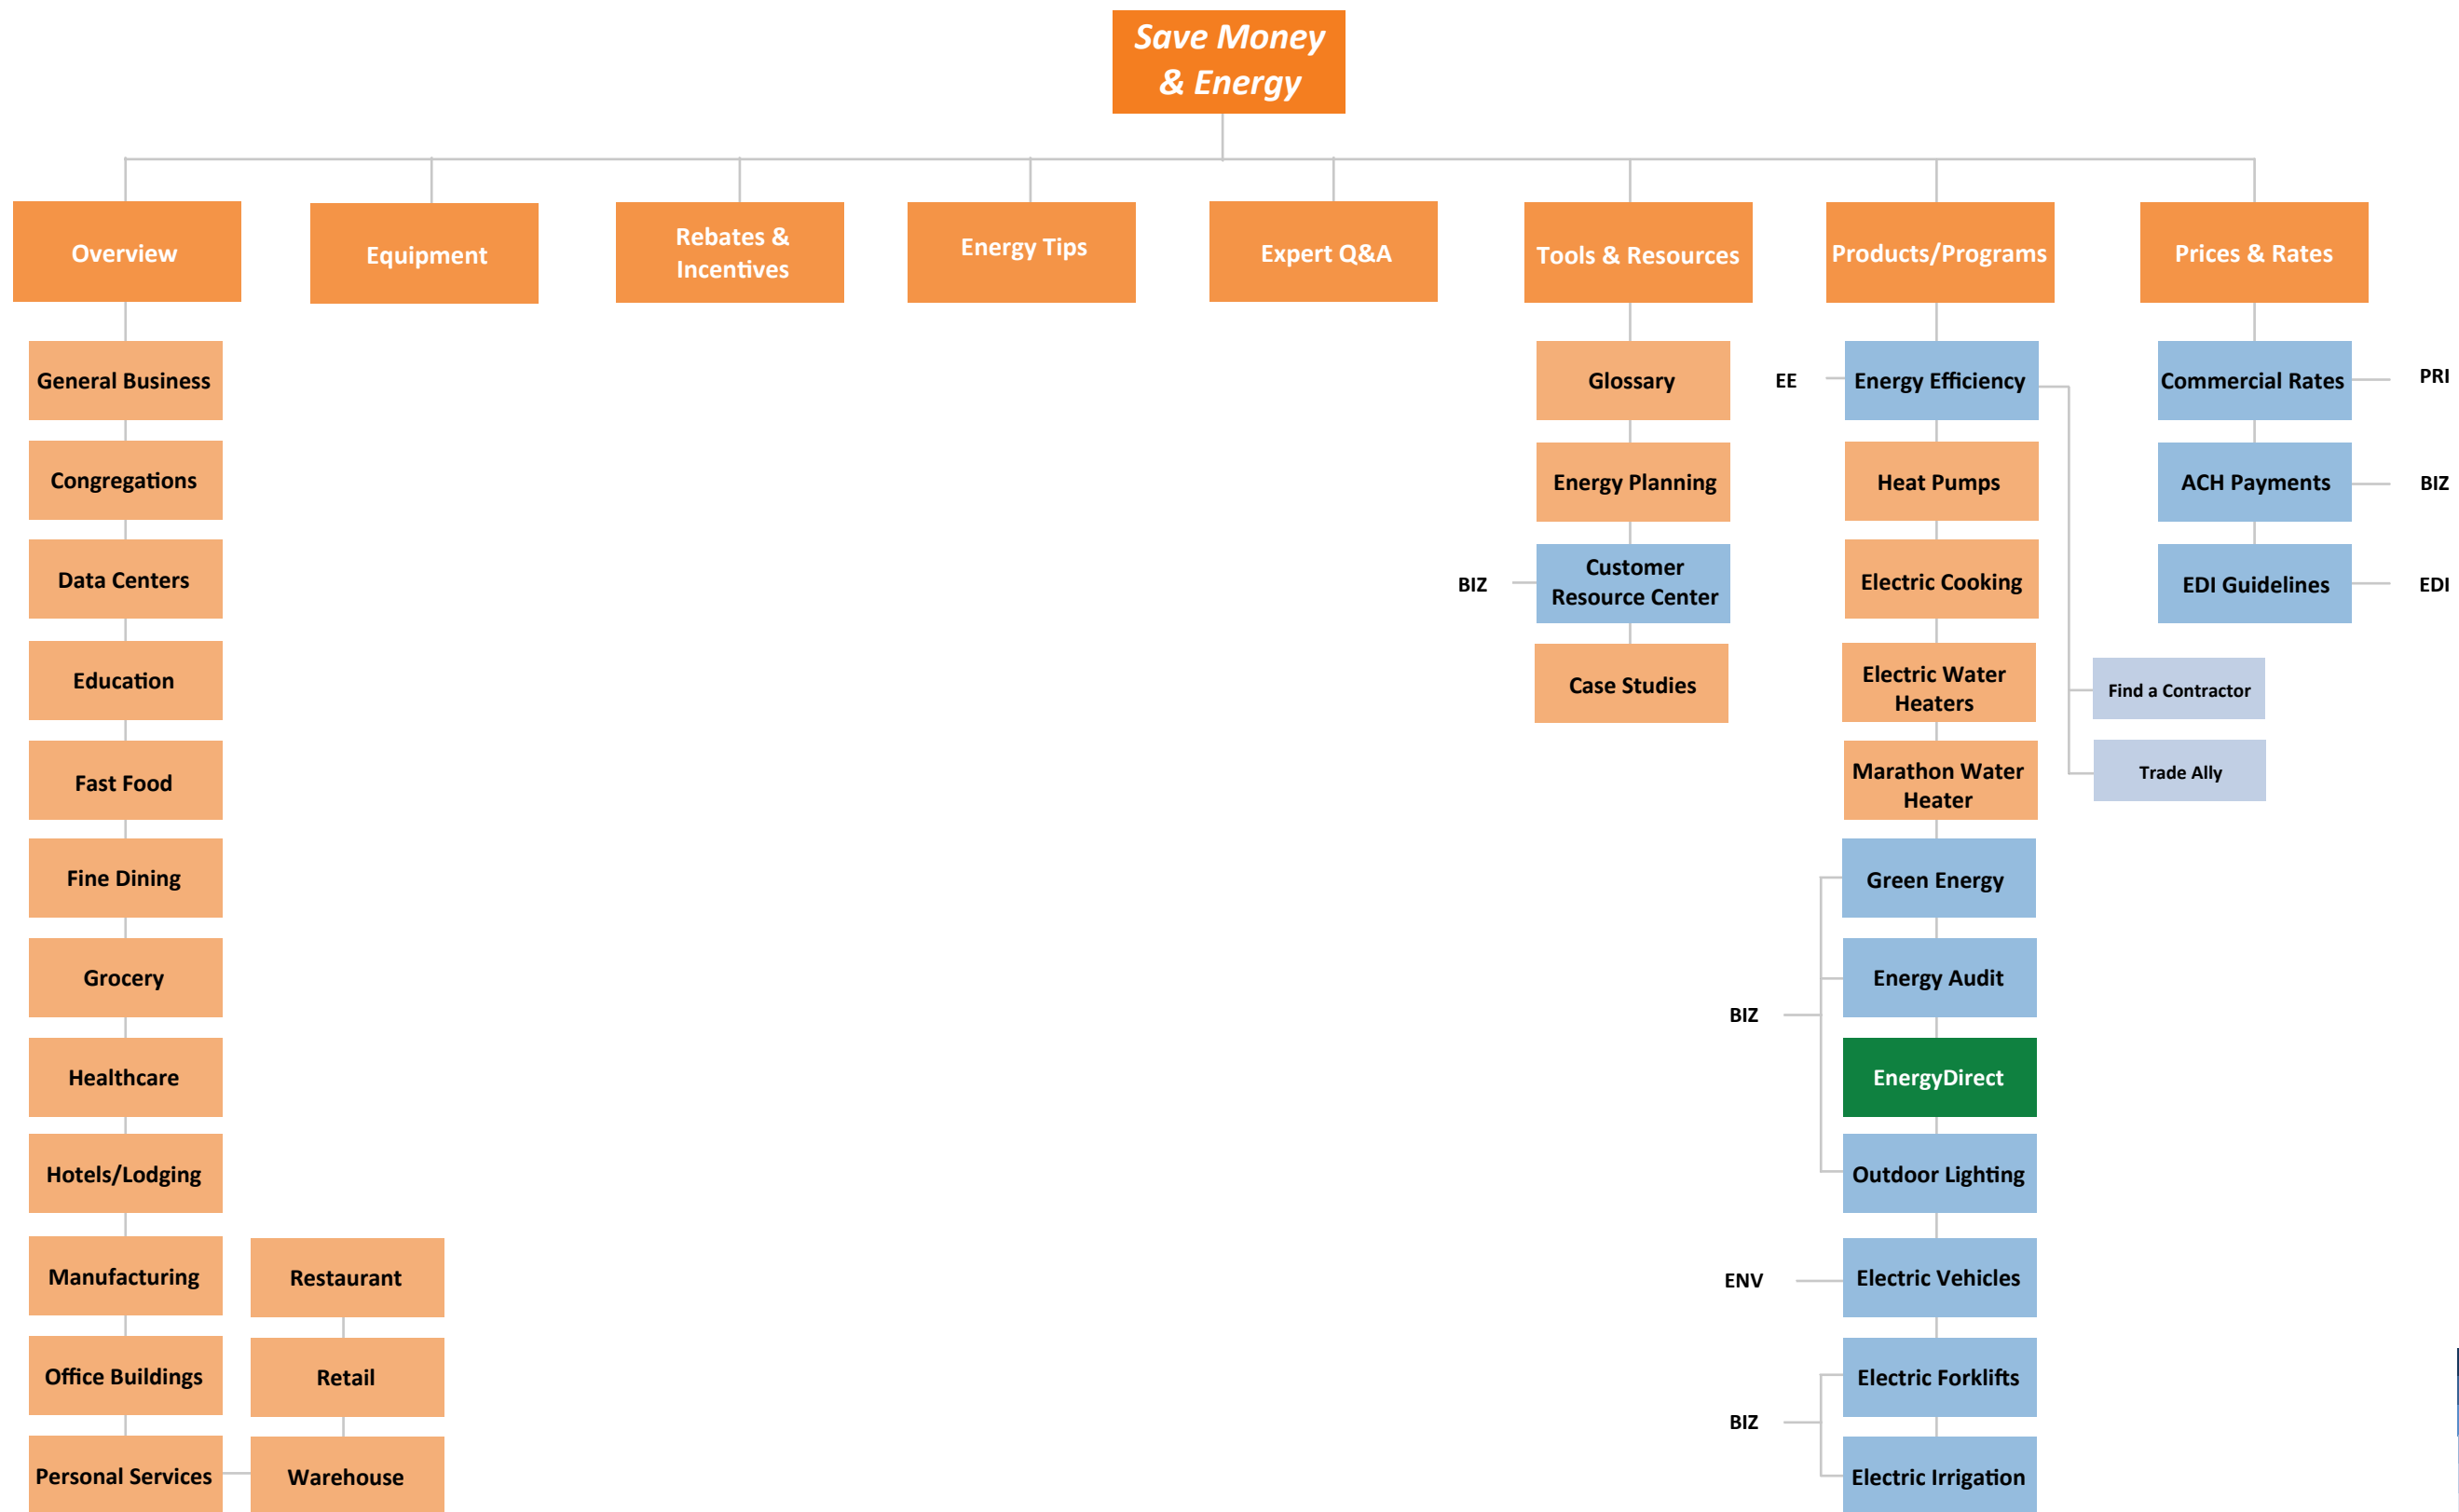

Unique Nav

- Understand Your Bill
- Billing & Payment Options
- RES
- Authorized Payment Locations
- Causes of High Bills
- Smart Meter
- Bill Payment Assistance

RES WP

RES

### Legend

Global Items
Main Top/Left Nav
Sub Nav
Level 3 Nav
Level 4 Nav
Level 5 Nav
External Links
WordPress Links
SouthernCo Links

**Legend**

Global Items
Main Top/Left Nav
Sub Nav
Level 3 Nav
Level 4 Nav
Level 5 Nav
External Links
WordPress Links
SouthernCo Links